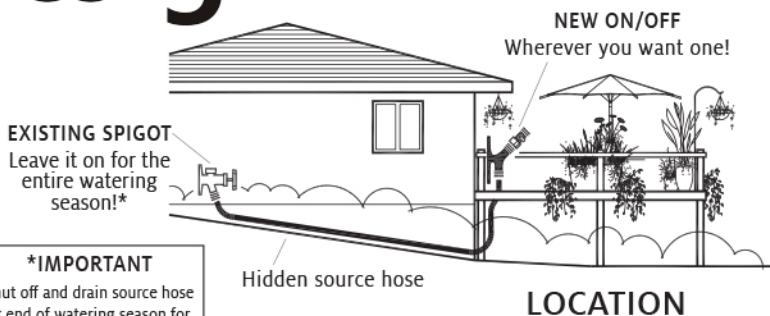

## The **DO-IT-YOURSELF** SPIGOT!

### **\*IMPORTANT**

Shut off and drain source hose at end of watering season for freeze-protection.