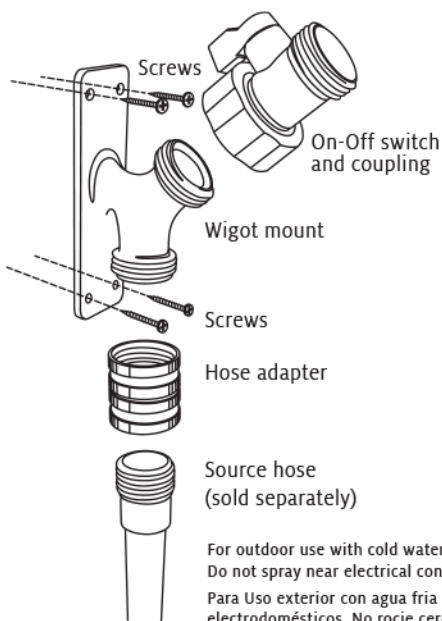

ASSEMBLY

For video instructions visit
WaterWigot.com/how

Perfect for:
DECKS
PORCHES
RAISED PATIOS
GARDENS
GREENHOUSES

(Invent your own use!)

For outdoor use with cold water only. Not for use on appliances.
Do not spray near electrical connections.

Para Uso exterior con agua fría solamente. No apto para uso con los electrodomésticos. No rocíe cerca de las conexiones eléctricas.