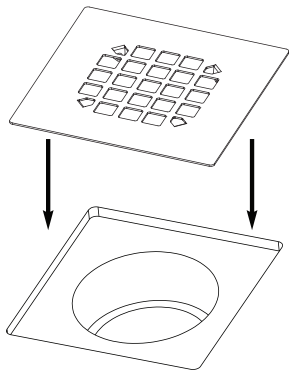

INSTALLATION INSTRUCTIONS FOR SNAP-IN SHOWER STRAINER

Visit
DANCO.COM
for Easy D.I.Y. Solutions

Shower Strainer snaps into drain

La rejilla de la ducha encaja a
presion en el tubo de drenaje

©2022 Manufactured for
Danco, Inc., Irving, TX 75062
Made in China/Hecho en China
11034i/11045i/11046i/11047i